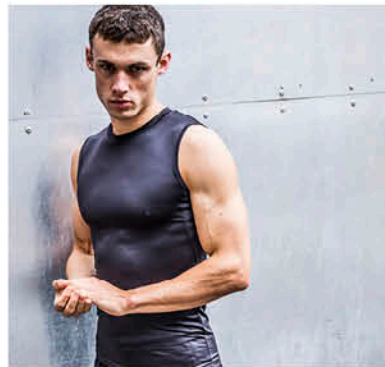

NEW

NEW

NEW

NEW

WEB ONLY

NEW

NEW

WEB ONLY

TRACK SUITS,
BOTTOMS AND
SHORTS

WEB ONLY