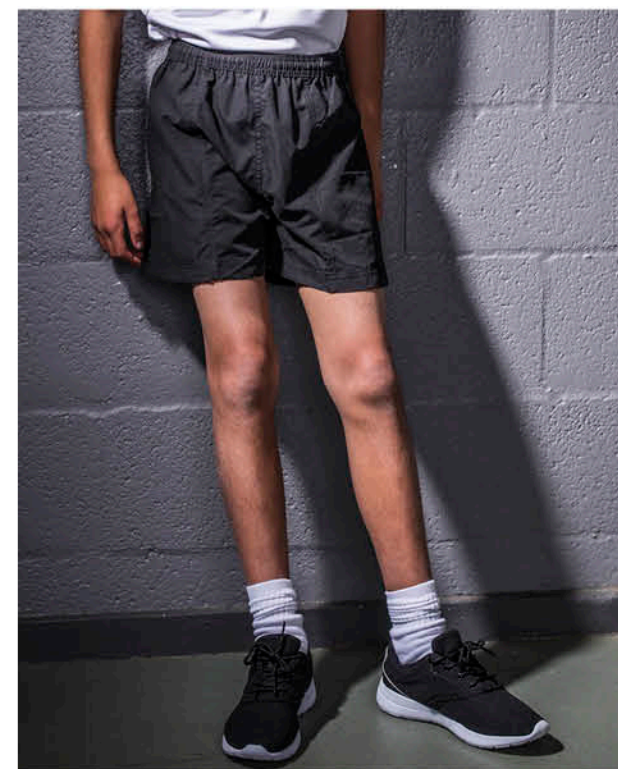

NEW TL757 Barrel Bag

TL80B Kids' Lined Sport Shorts

PRODUCT INFORMATION

TL47B

Kids' Cuffed Training Pants

100% Polyester Microfibre Peached Finish, 115gsm
5/6 - 11/13

BLACK NAVY