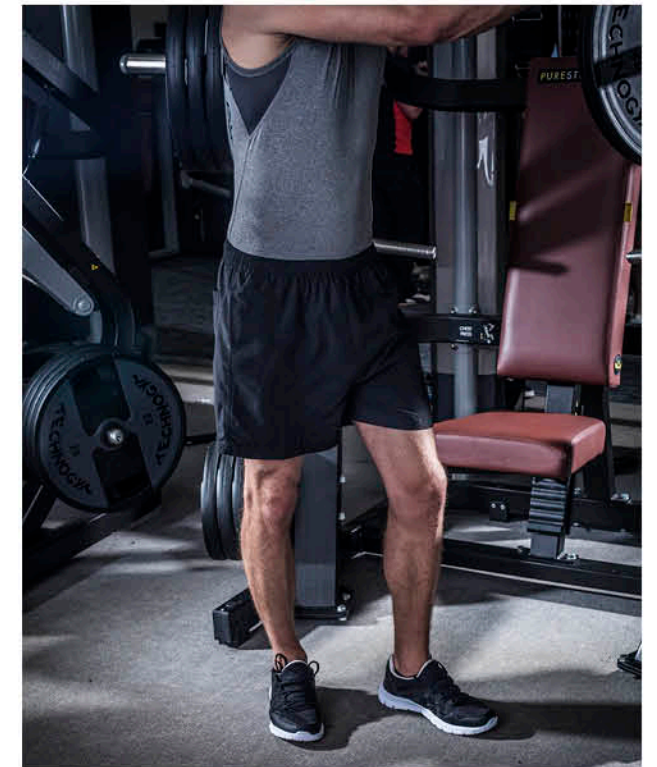

Men's Lined Sport Shorts

100% Polyester Microfibre Peached Finish, 115gsm
S-2XL

TL80F

Ladies' Flat Fronted Shorts

100% Polyester Microfibre Peached Finish, 115gsm
S-XL

TL81

Lined Sport Shorts

100% Polyester Microfibre Peached Finish, 115gsm
S-2XL