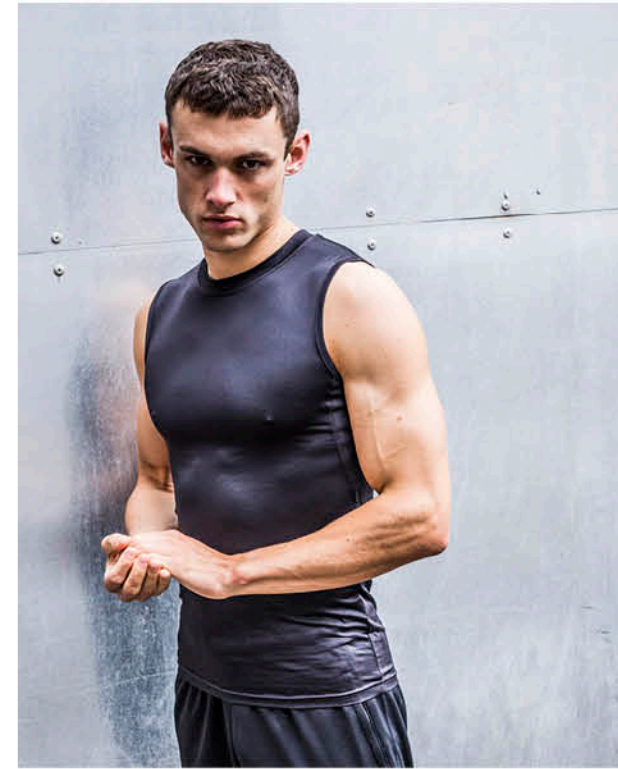

Tombo – evolution in the making.

TOMBO
EVOLVING : SPORTSWEAR

Printed for illustration purposes; all garments are free from decoration.

NEW TL504 Men's Muscle Vest

PRODUCT INFORMATION

NEW TL504

Men's Muscle Vest
90% Polyester, 10% Elastane, 150gsm
XS-2XL

TL505

Men's Sleeveless T-shirt
90% Polyester, 10% Elastane, 150gsm
XS-2XL

NEW TL506

Ladies' Racer Back Vest
90% Polyester, 10% Elastane, 150gsm
XS-XL

TL505 Men's Sleeveless T-Shirt

NEW TL504 Men's Muscle Vest