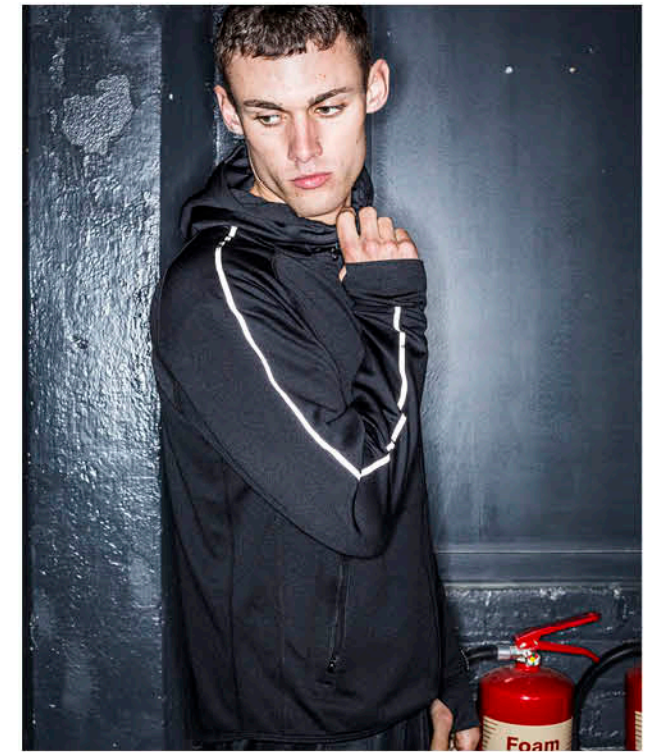

TL650

Crew Neck Running Top
100% Polyester French Terry, 180gsm
XS-2XL

TL650 Crew Neck Running Top

Printed for illustration purposes; all garments are free from decoration.

TL550 / TL551 Running Hoodie

HOODIES