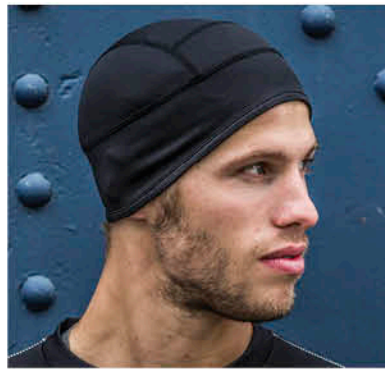

TL691 Running Skull Hat
100% Polyester French Terry, 180gsm
One Size | PG. 33