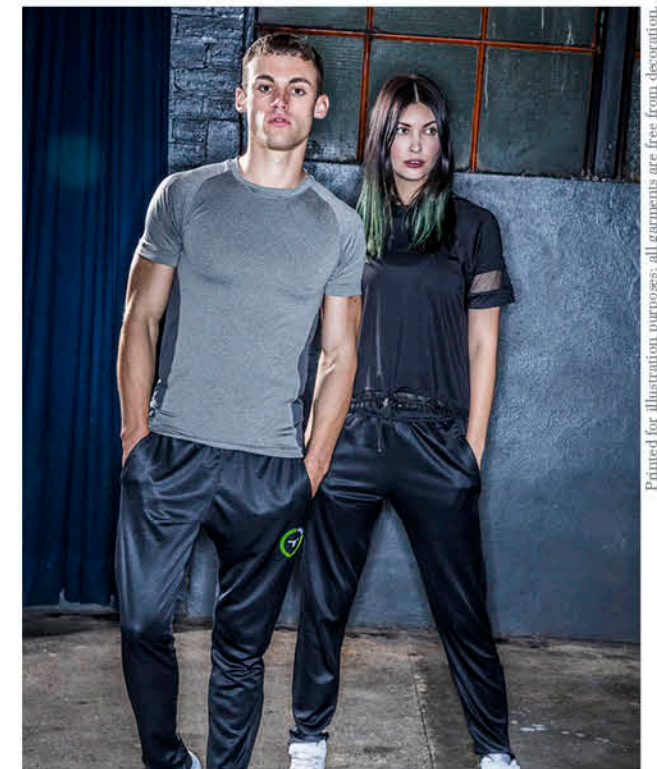

TL515 Men's Slim Fit T-shirt / TL516 Ladies' Slim Fit T-shirt

TL515 Men's Slim Fit T-shirt

TL516 Ladies' Slim Fit T-shirt / TL515 Men's Slim Fit T-shirt

PRODUCT INFORMATION

TL515

Men's Slim Fit T-shirt
90% Polyester, 10% Elastane, 150gsm
XS-2XL

TL516

Ladies' Slim Fit T-shirt
90% Polyester, 10% Elastane, 150gsm
XS-2XL

TL515 Men's Slim Fit T-shirt / NEW TL526 Ladies' Over T

Printed for illustration purposes; all garments are free from decoration.

NEW TL565 Short Collar Polo

PRODUCT INFORMATION

NEW TL526

Ladies' Over T
Main: 90% Polyester, 10% Elastane.
Mesh: 100% Polyester, 150gsm
XS-2XL

BLACK

NEW TL565

Short Collar Polo
90% Polyester, 10% Elastane, 150gsm
XS-2XL