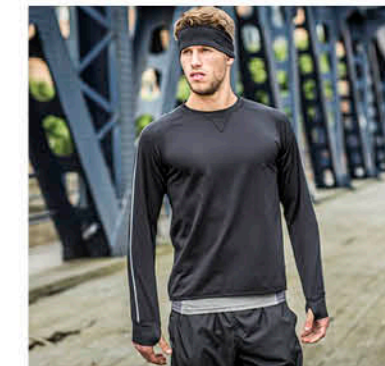

NEW

TL565 Short Collar Polo
90% Polyester 10% Elastane 150gsm
XS-2XL | PG. 11

TL650 Crew Neck Running Top
100% Polyester French Terry, 180gsm
XS-2XL | PG. 15

WEB ONLY

TL531 Long Sleeved Running T-shirt
100% Polyester, 130gsm
S-2XL