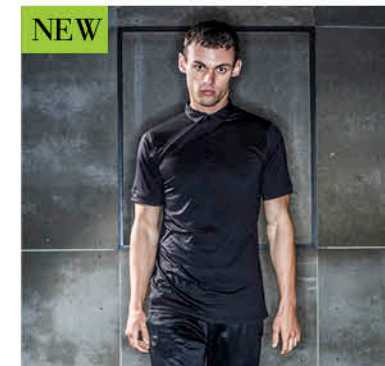

TL515 Men's Slim Fit T-shirt
90% Polyester, 10% Elastane, 150gsm
XS-2XL | PG. 09

TL516 Ladies' Slim Fit T-shirt
90% Polyester, 10% Elastane, 150gsm
XS-2XL | PG. 09

NEW

TL526 Ladies' Over T
Main: 90% Polyester, 10% Elastane. Mesh:
100% Polyester, 150gsm XS-2XL | PG. 11

NEW

TL565 Short Collar Polo
90% Polyester 10% Elastane 150gsm
XS-2XL | PG. 11

TL650 Crew Neck Running Top
100% Polyester French Terry, 180gsm
XS-2XL | PG. 15

WEB ONLY

TL531 Long Sleeved Running T-shirt
100% Polyester, 130gsm
S-2XL