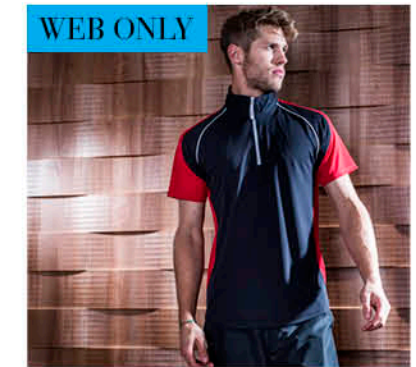

NEW

NEW

NEW

NEW

WEB ONLY

NEW

NEW

WEB ONLY

TRACK SUITS,
BOTTOMS AND
SHORTS

WEB ONLY