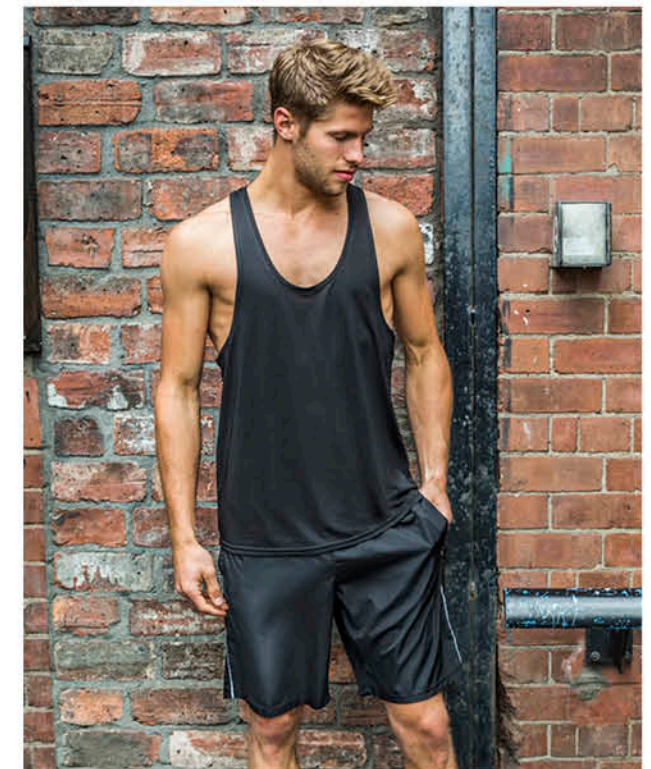

TL801 Longline Shorts

Printed for illustration purposes; all garments are free from decoration.