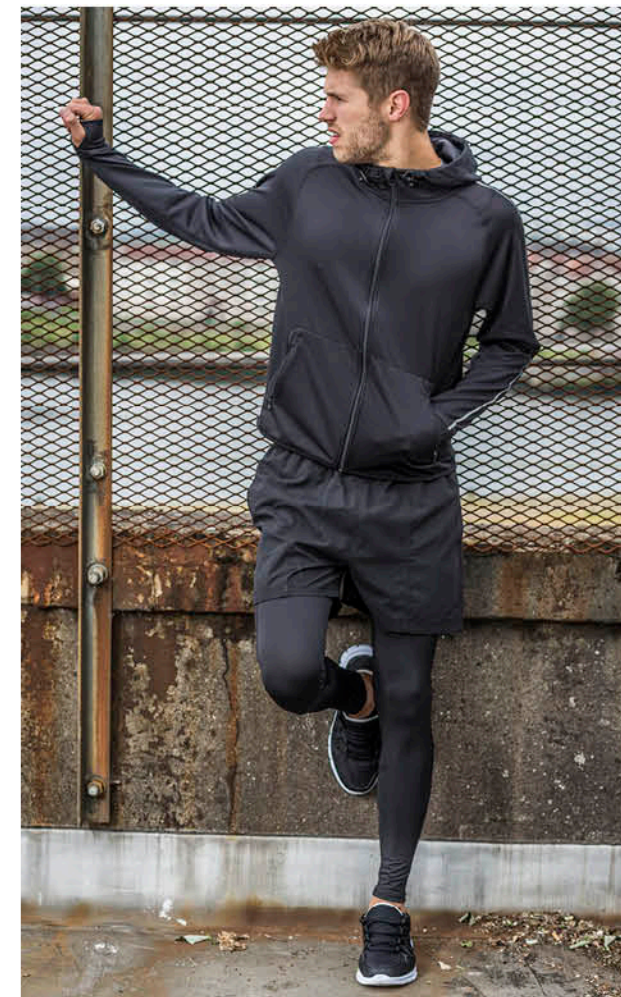

TL670 Men's Running Leggings